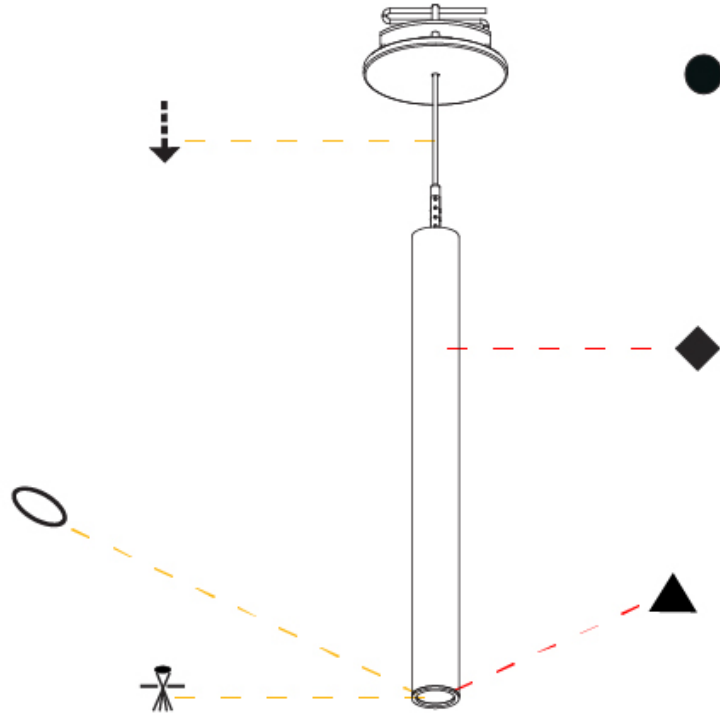

HANGOVER PLUG SHINE MONOPOINT RECESSED CANOPY SUSPENSION

A30843-

PROJECT	
TYPE	
SPECIFIER	
QUANTITY	
DATE	

A