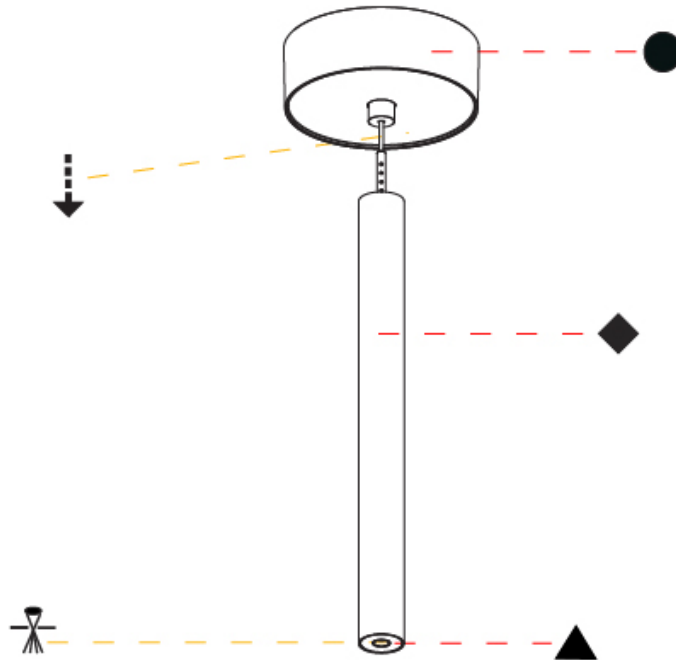

PHYSICAL

Shape: Cylinder
 Diameter (mm): 28
 Diameter (in): 1 1/8
 Height (mm): 300
 Height (in): 11 13/16
 Max. Overall Height (mm): 2300
 Max. Overall Height (in): 90 7/16
 Min. Recessing Depth (mm): 75
 Min. Recessing Depth (in): 2 15/16
 Light Distribution: Downlight
 Weight (kg): 0.63
 Weight (lbs): 1.39
 Diffuser: Shine Ring - Opal / Yellow / Orange / Red / Blue / Green
 Fixture Finish: SSR / BKV / CWI / CRY / HAB / UFT / ITA / RUA / FTG / MYG / LOD / PUS / FRO / FUP / KIA / POP / BLS / SPG / MEY / GOH / GUM / CHC / COM / ABZ / JAG / OBR / MOS / ROR
 Fixture Material: Aluminum
 Cable Details: 2000mm or 4000mm Black Cable
 Cut-out Measurements: 68mm / 2 11/16"

Shape: Cylinder
 Diameter (mm): 28
 Diameter (in): 1 1/8
 Height (mm): 300
 Height (in): 11 13/16
 Max. Overall Height (mm): 2300
 Max. Overall Height (in): 90 3/16
 Light Distribution: Downlight
 Weight (kg): 0.75
 Weight (lbs): 1.65
 Fixture Finish: [SSR / BKV / CWI / CRY / HAB / UFT / ITA / RUA / FTG / MYG / LOD / PUS / FRO / FUP / KIA / POP / BLS / SPG / MEY / GOH / GUM / CHC / COM / ABZ / JAG / OBR / MOS / ROR](#)
 Fixture Material: Aluminum
 Cable Details: [2000mm or 4000mm Black Cable](#)

OPTICAL

Optic°: [24 / 32 / 34 / 55 / 58](#)

RATINGS AND CERTIFICATIONS

Certified By: Certified for North American Standards
 IP rating: IP20

HANGOVER PLUG MONOPOINT SURFACE CANOPY SUSPENSION

A30845-

PROJECT
TYPE
SPECIFIER
QUANTITY
DATE